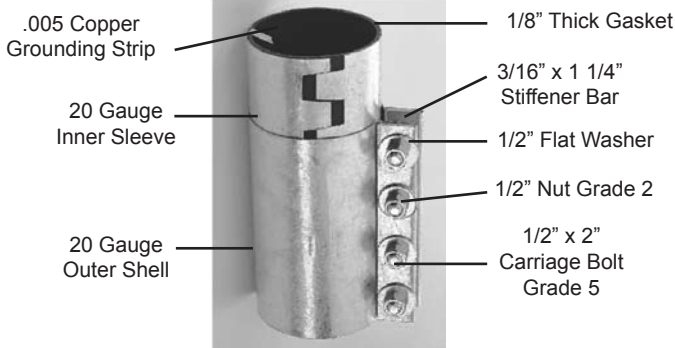

Bolted Couplings *

For Connecting Pneumatic Conveying Tube & Pipe

- Easy to install • All sizes stocked
- Galvanized or stainless steel shells available
 - Precision cut inner sleeves and gaskets
- Thick 1/8" black neoprene gaskets standard
- White, silicone & Viton® gaskets available
- Thick stiffener bars provide added strength
 - Copper anti-static strips included
- Grade 5 full thread bolts won't strip or break
 - Requires only 3/4" tools to install
 - Replacement gaskets available
- Gasket protectors available upon request
- Lengths - 2 bolt 4", 3 bolt 6", 4 bolt 8", 5 bolt 10"

The dependable & economical method for connecting pneumatic conveying tube & pipe

Neoprene - Our standard black gasket for Lorenz Couplings is perfect for most dry bulk conveying applications. Resists rotting, checking and cracking from exposure to ozone. Temperature range (-40° to +200° F) (-40° to +100° C).

Viton® - Please consult factory for specific details regarding this product.

® registered trademark of Dow Dupont Elastomers

Extension Couplings for Extra Holding Power

Extension kits are available for 3 & 4 bolt couplings from 2" O.D. up to 12" O.D. Consult factory for details.